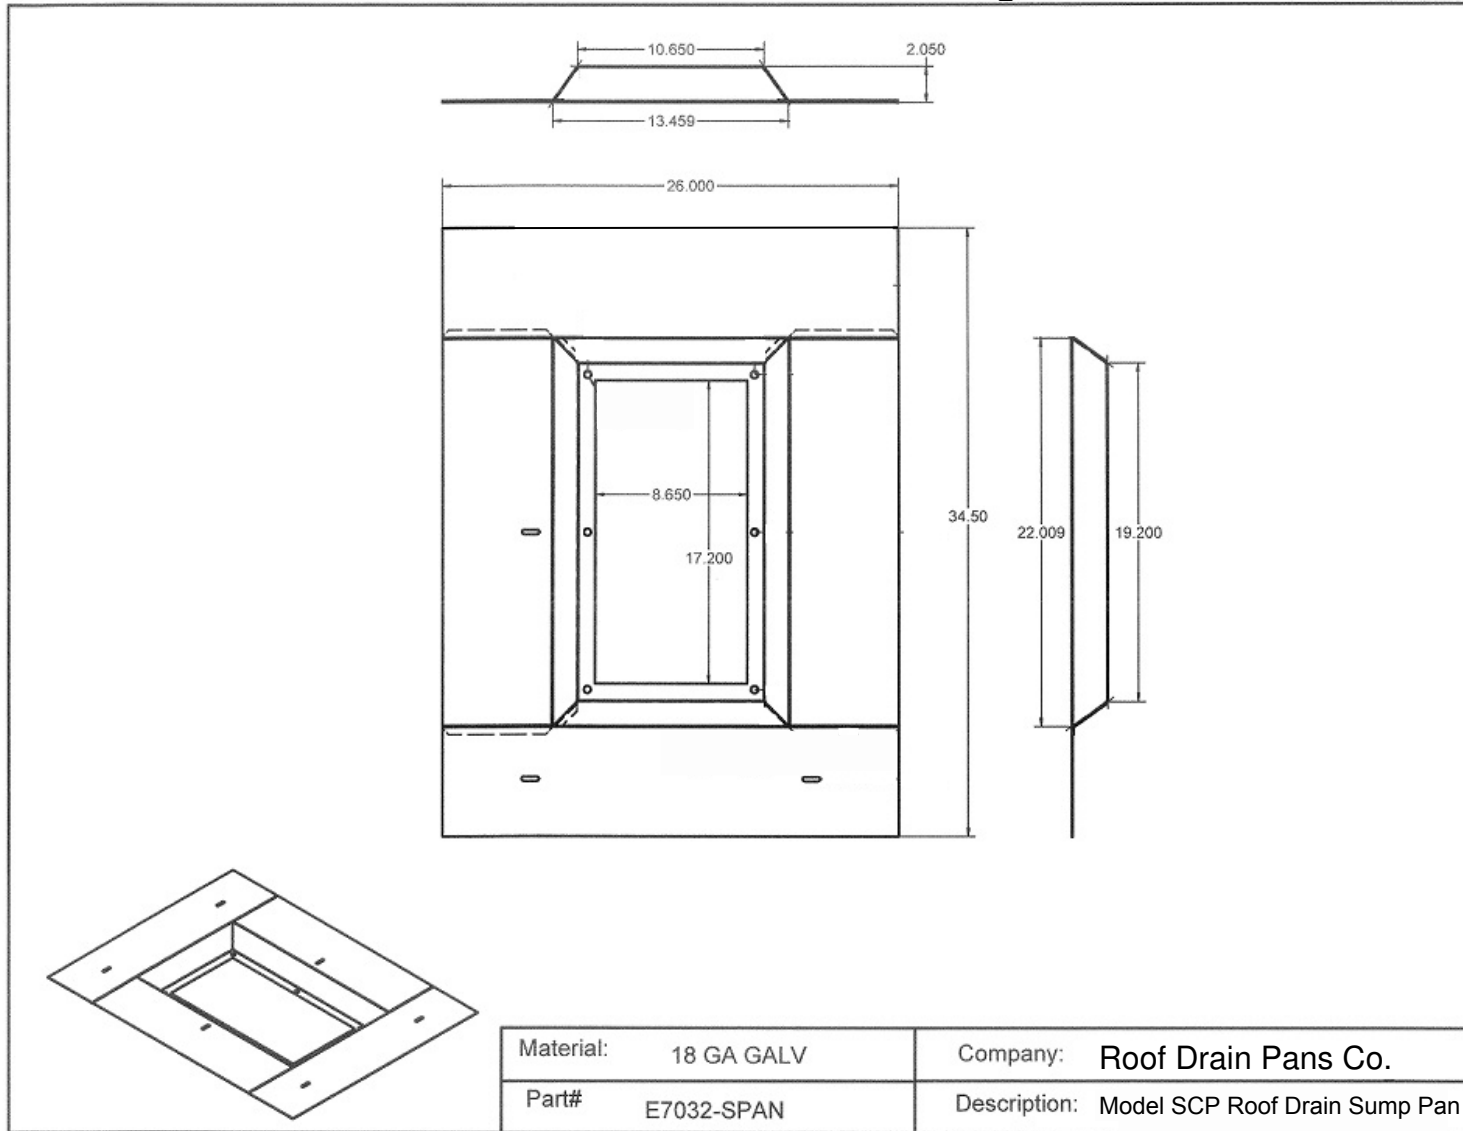

Roof Drain Pans Co. Contact SALES AND SUPPORT at (949) 297-8689

For more information or to purchase roof drain sump pan products, go to www.roofdrainsumpans.com or call to order

Model SCP Roof Drain Sump Pan